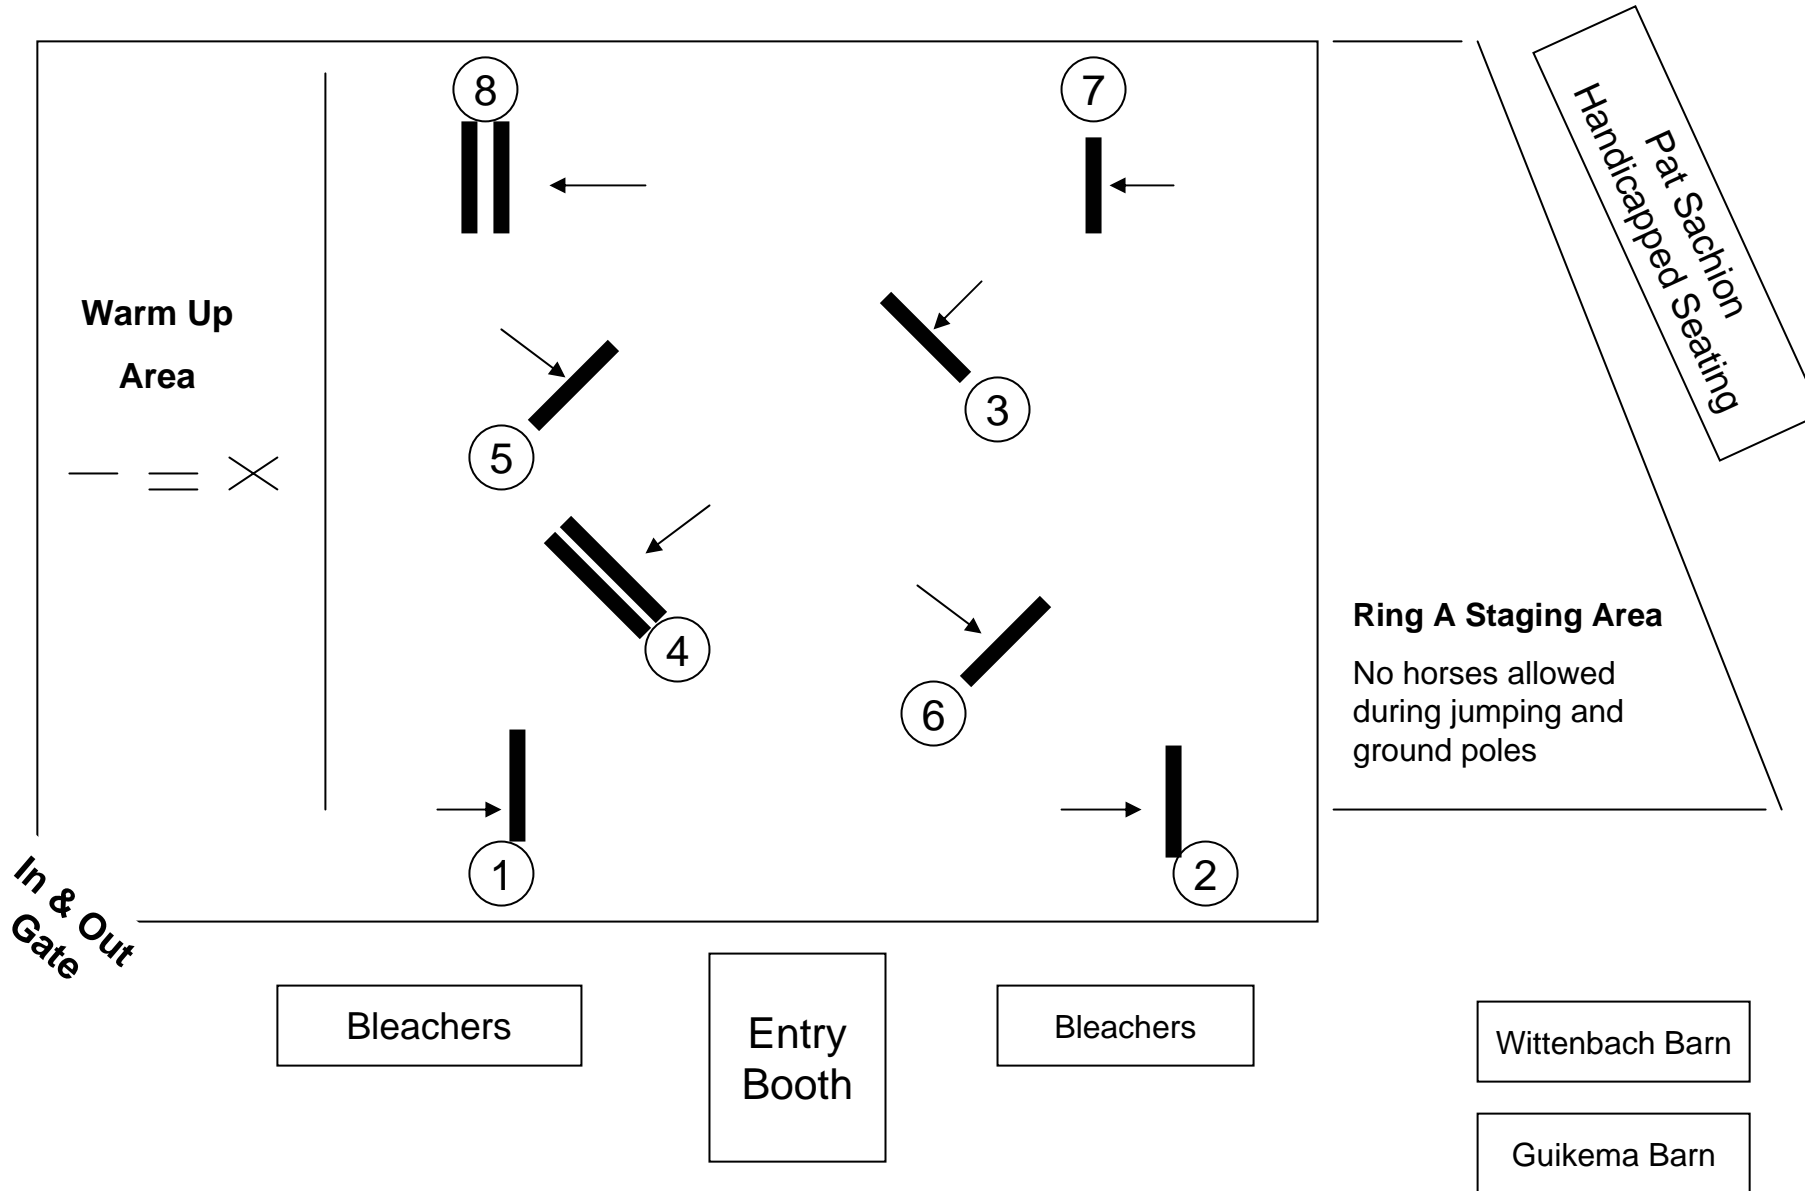

Senior Equitation Over Fences 2'3"

Senior Hunter Over Fences 2'3"

Senior Ground Poles The horse's performance should have an even hunter pace.
Correct leads in corners is preferred. Extreme speed and breaking of gait will be penalized.