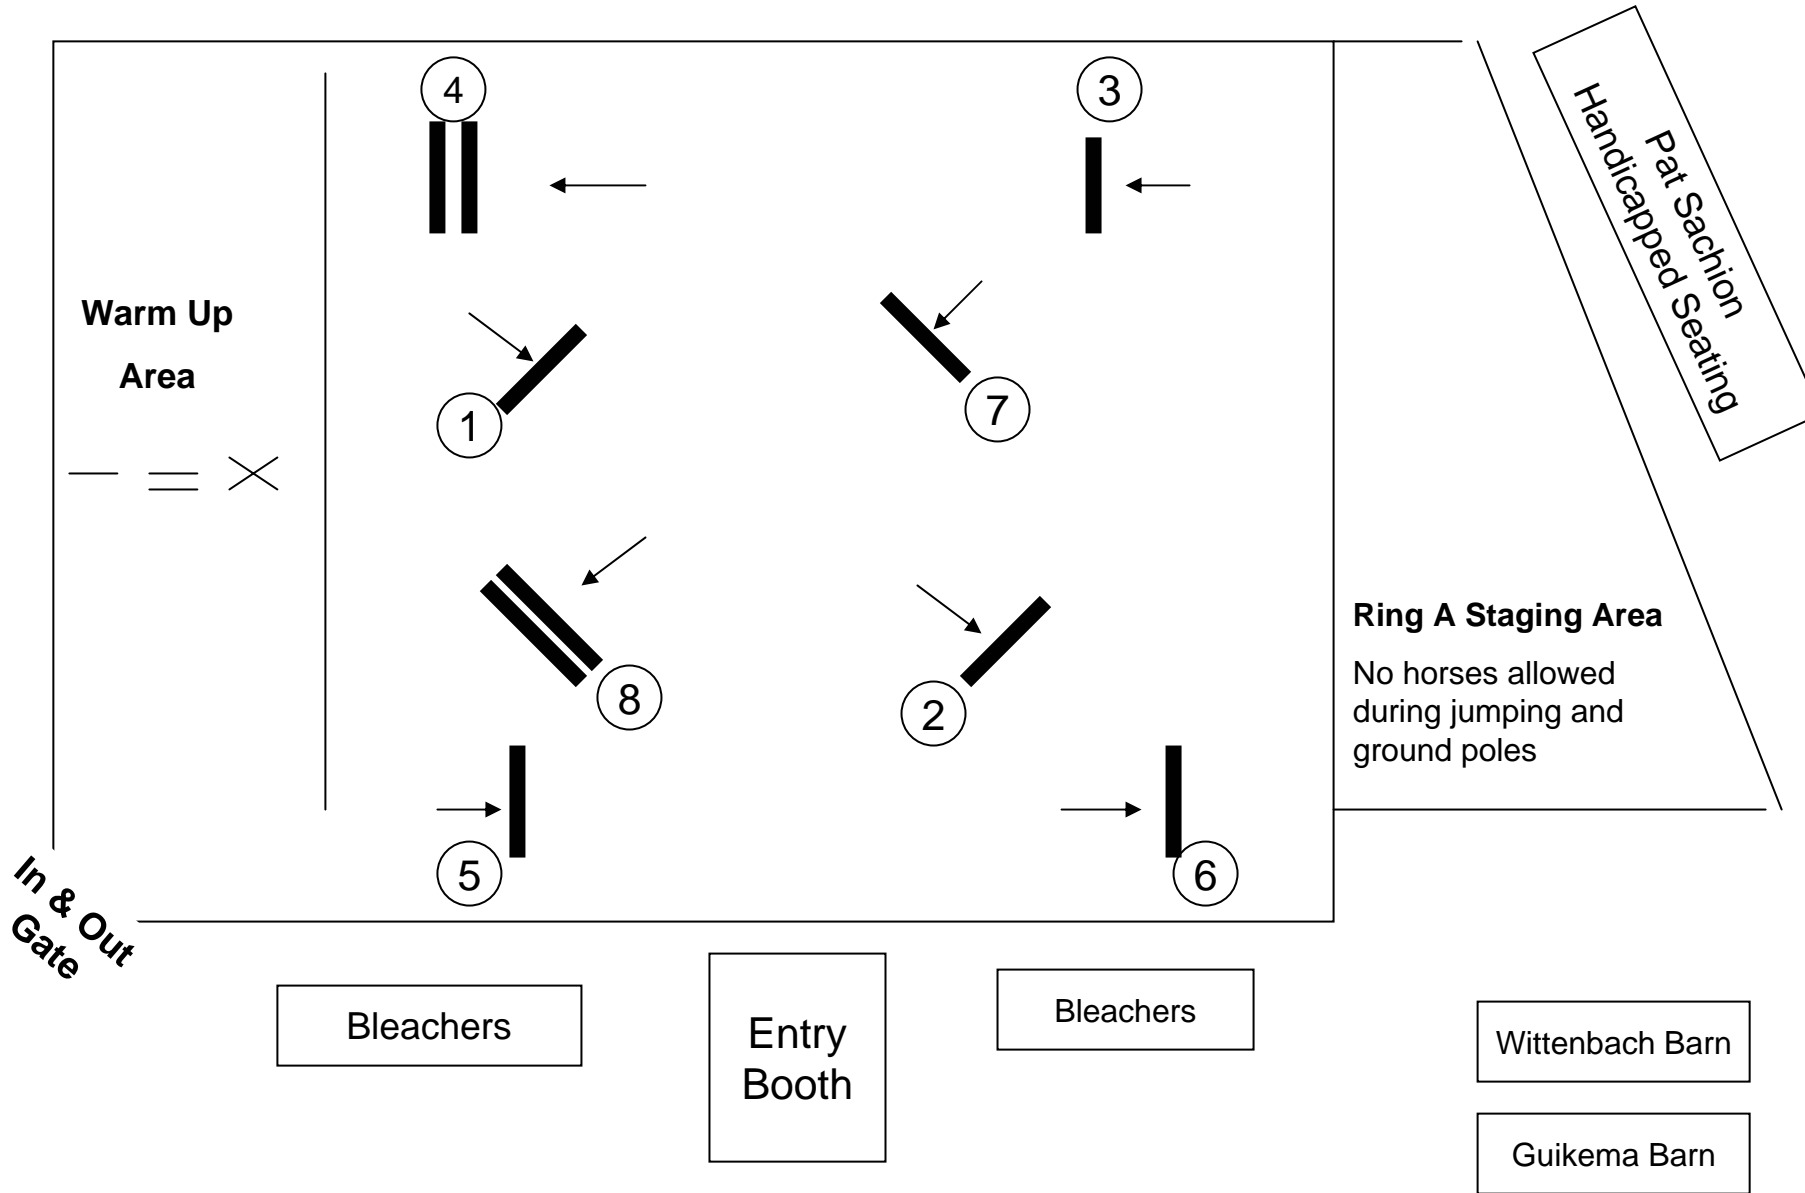

Senior Equitation Over Fences 2'3"

Senior Hunter Over Fences 2'3"

Senior Ground Poles The horse's performance should have an even hunter pace.
Correct leads in corners is preferred. Extreme speed and breaking of gait will be penalized.