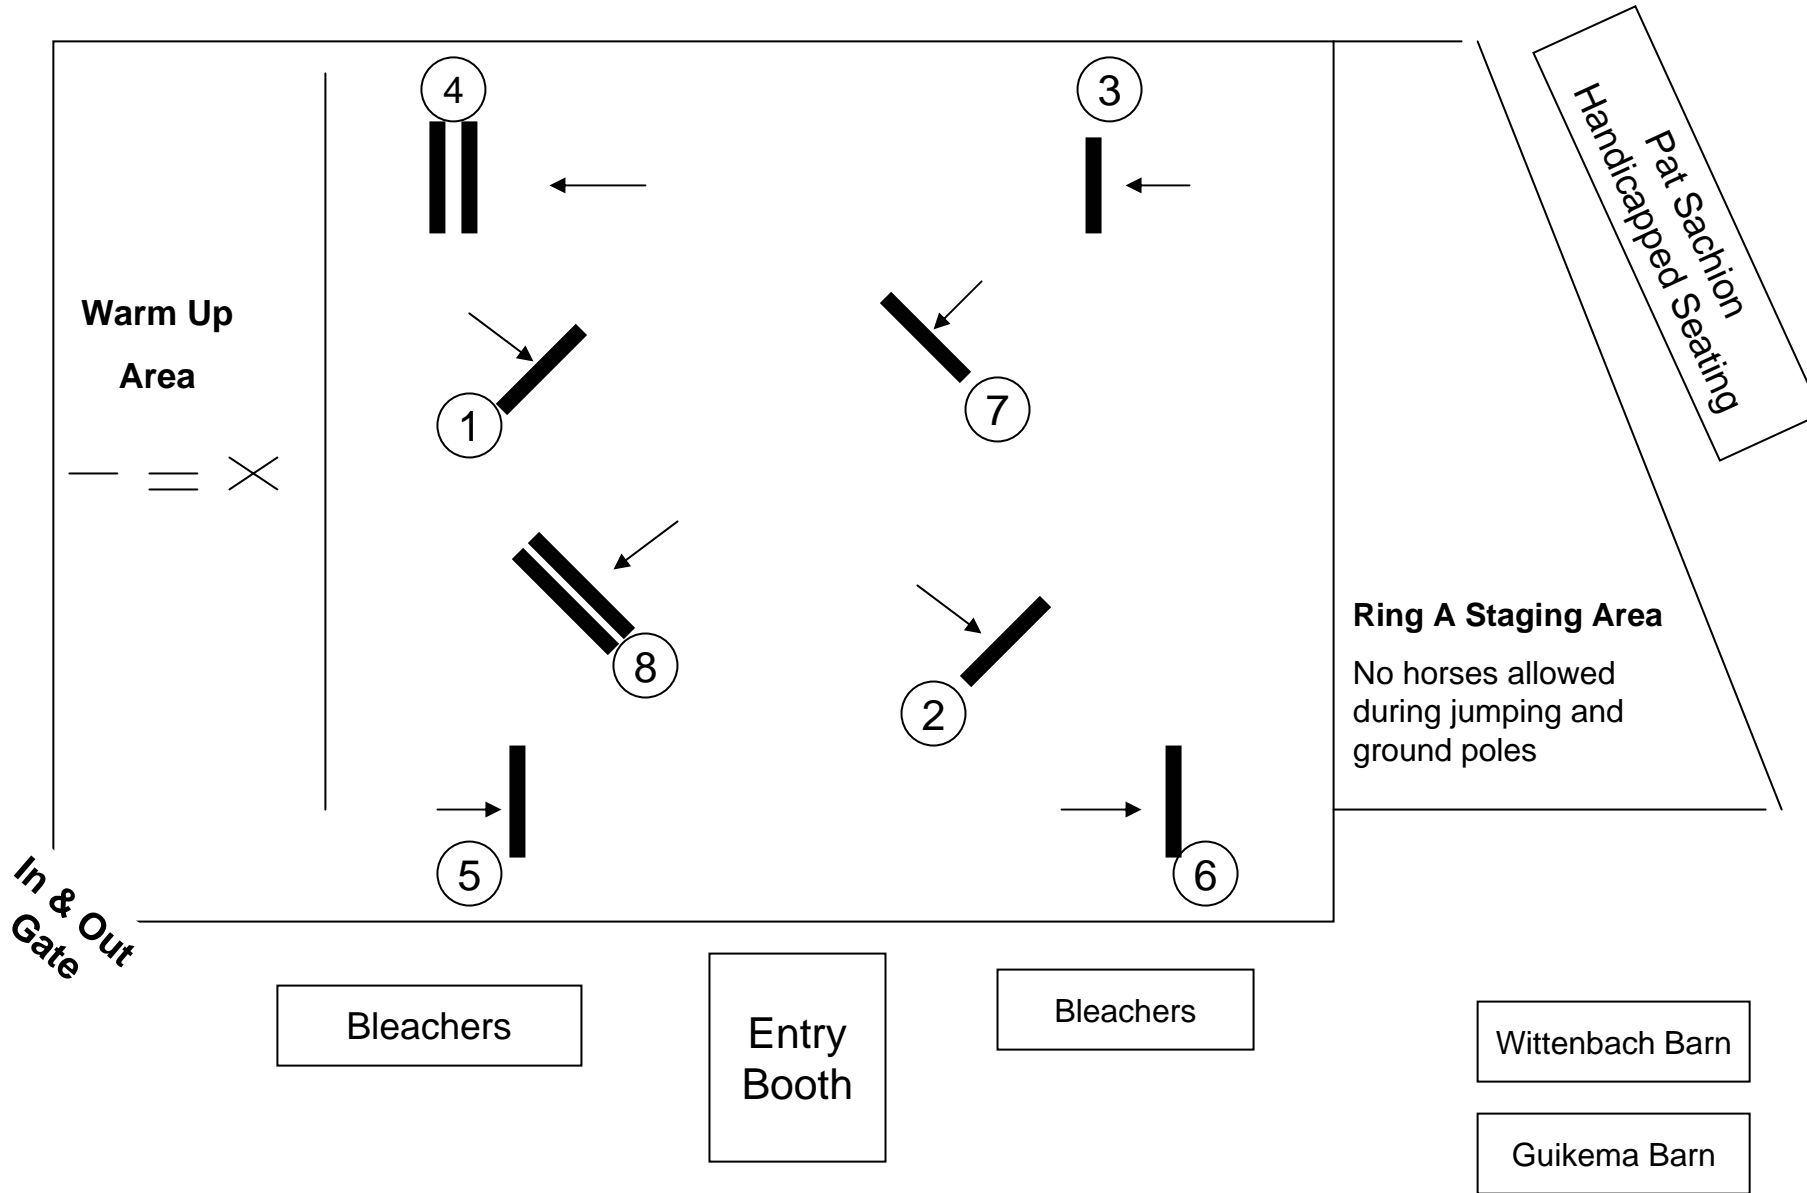

Horsemaster Hunter Over Fences 2'6"

Horsemaster Equitation Over Fences 2'6"

Horsemaster Ground Poles

The horse's performance should have an even hunter pace. Correct leads in corners is preferred. Extreme speed and breaking of gait will be penalized.