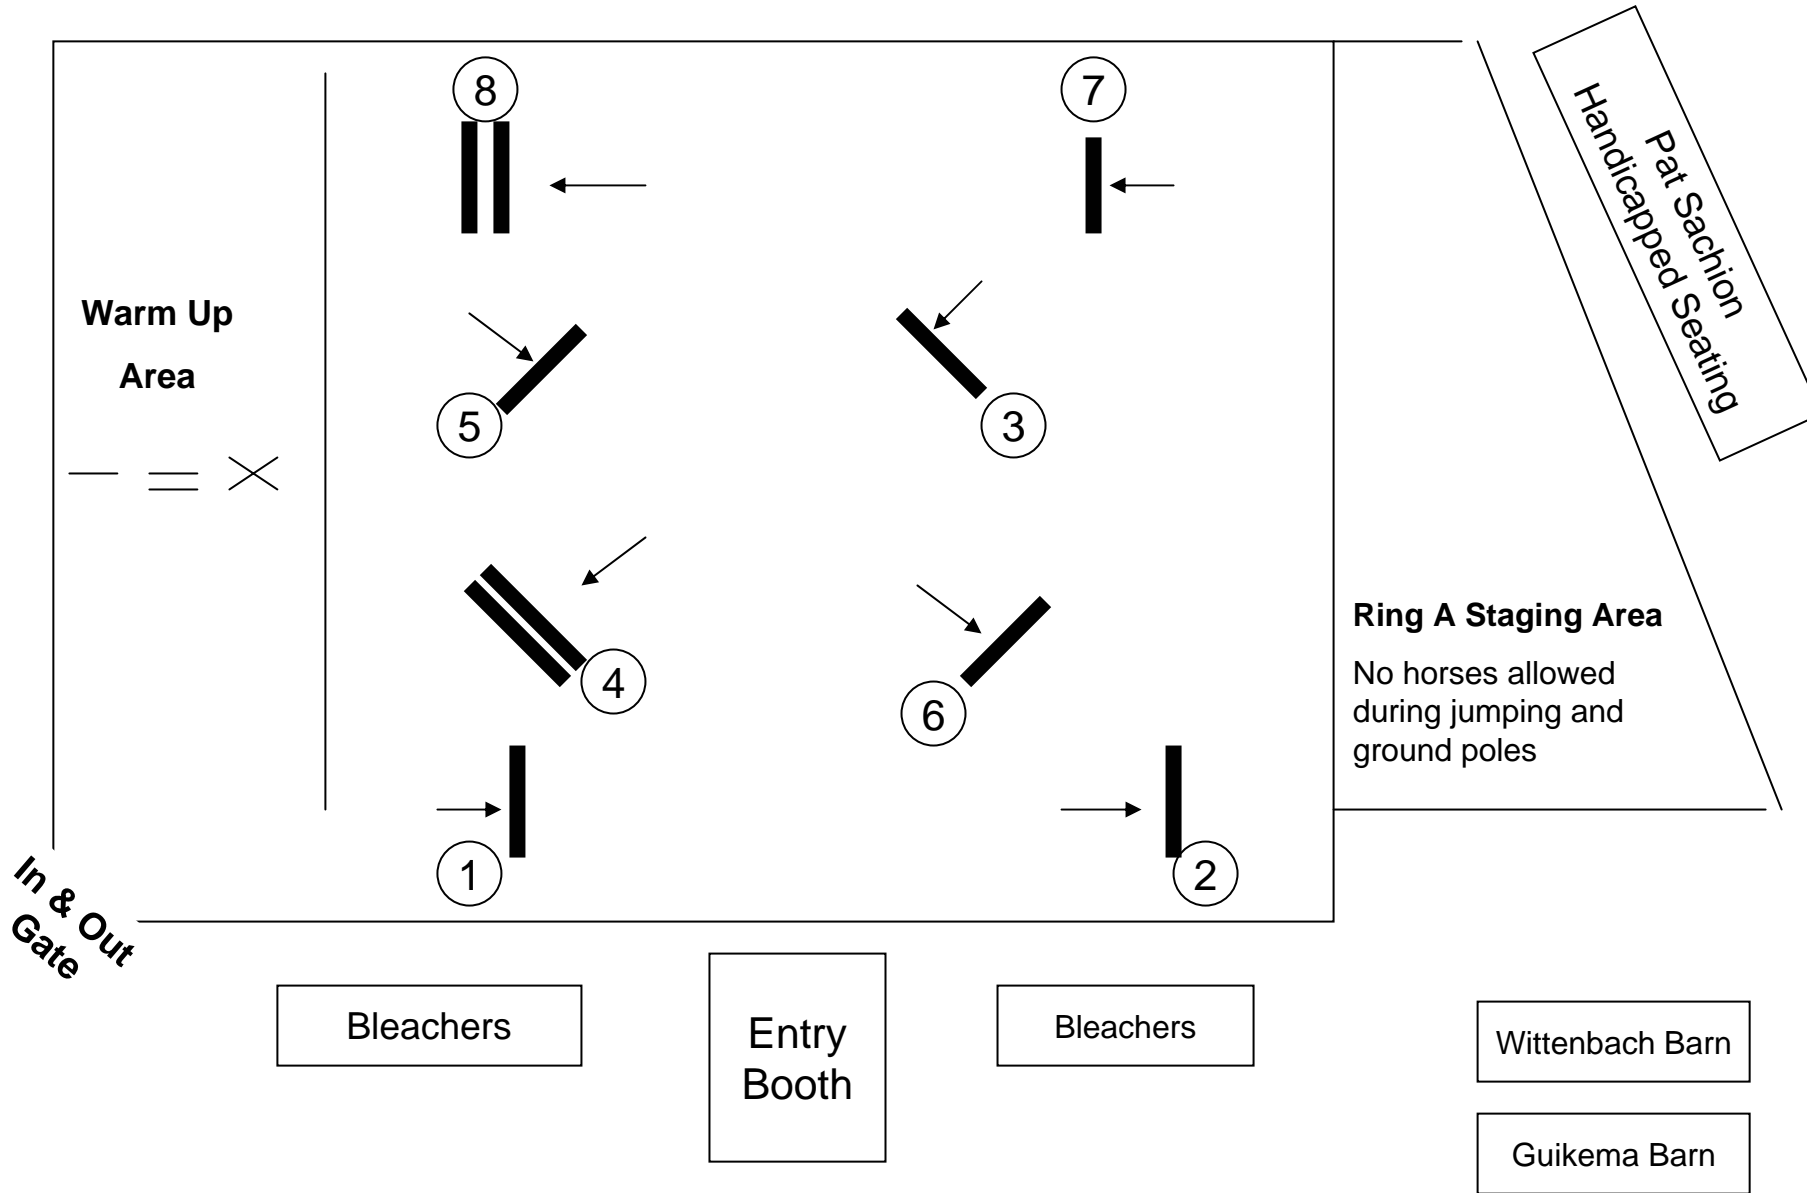

Horsemaster Hunter Over Fences 2'6"

Horsemaster Equitation Over Fences 2'6"

Horsemaster Ground Poles

The horse's performance should have an even hunter pace. Correct leads in corners is preferred. Extreme speed and breaking of gait will be penalized.