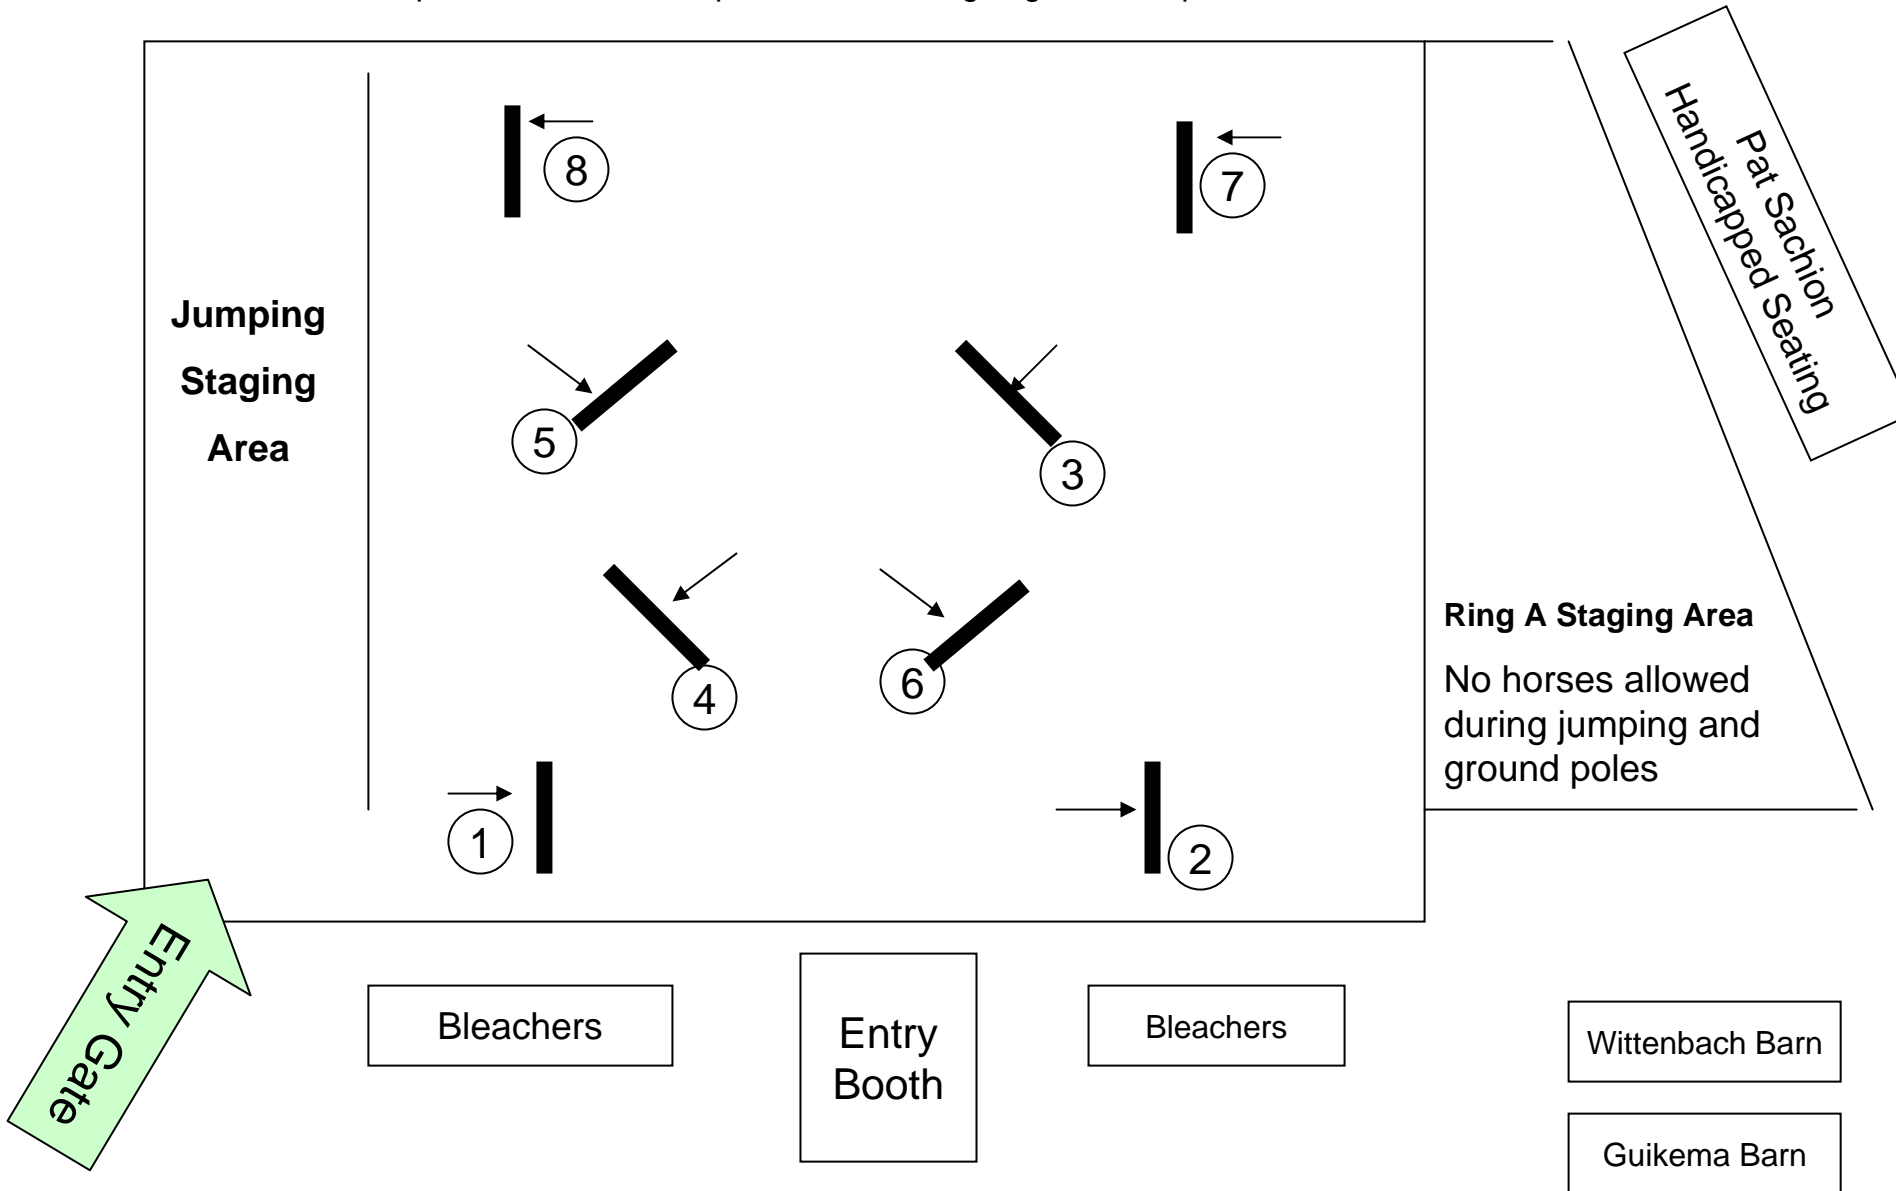

Novice Hunter Over Fences 1'9"

Novice Ground Poles The horse's performance should have an even hunter pace.
Correct leads in corners is preferred. Extreme speed and breaking of gait will be penalized.

Novice Equitation Over Fences 1'9"