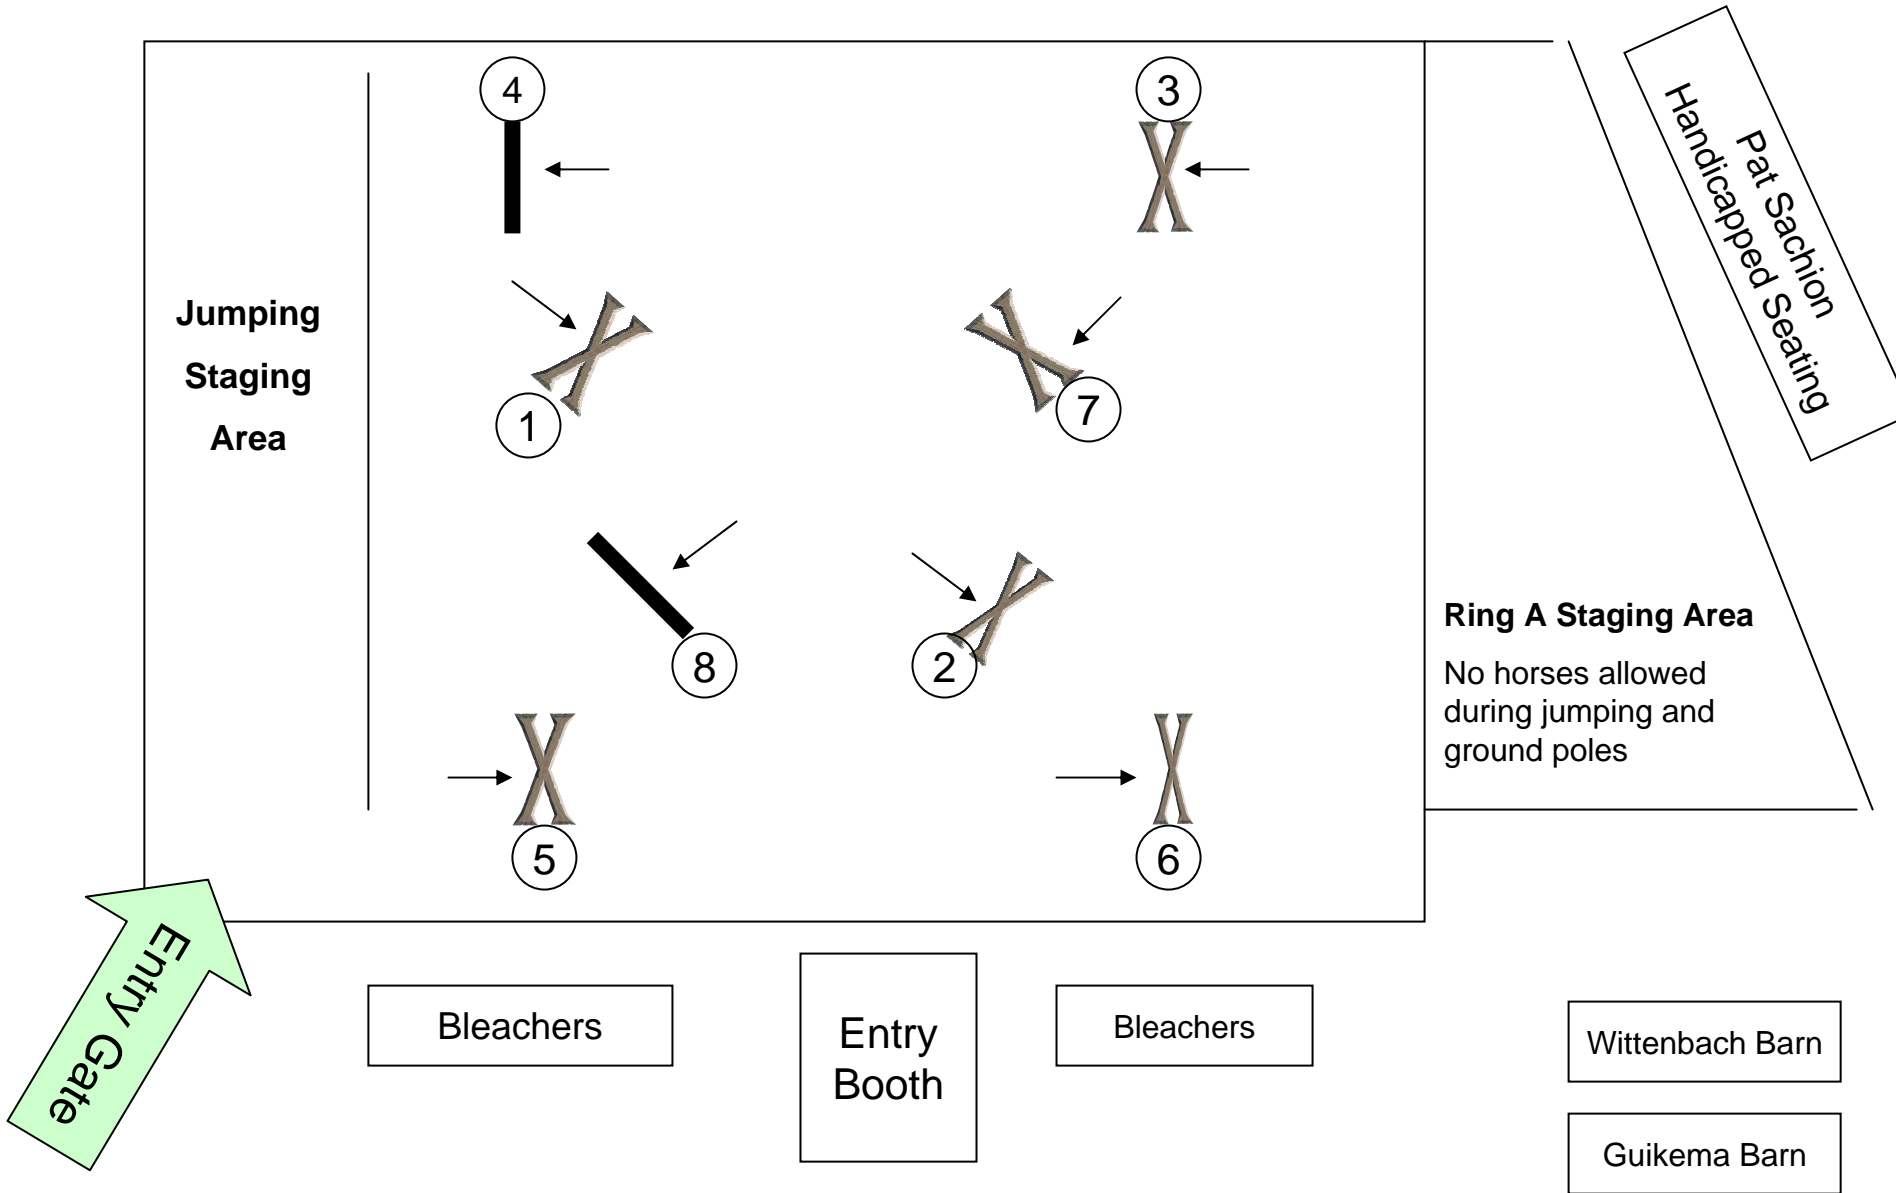

Novice Hunter Over Fences 1'9"

Novice Ground Poles The horse's performance should have an even hunter pace.
Correct leads in corners is preferred. Extreme speed and breaking of gait will be penalized.

Novice Equitation Over Fences 1'9"